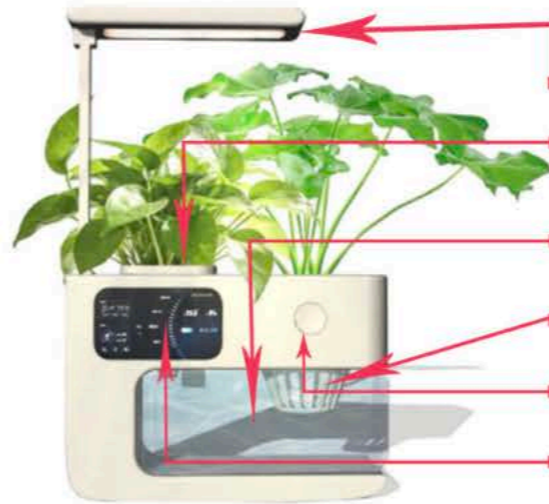

System Design

- LED Grow Light:** provides consistent lighting.
- Replaceable Plant Cartridge:** makes plant replacement quick and simple when plant health declines.
- Internal Water Reservoir:** stores water for refilling every 3 – 4 weeks.
- Wick Irrigation System:** automatically delivers water to the roots.
- Slow-Release Fertilizer:** reduces the need for frequent fertilizing.
- Plant Health Monitoring Display:** shows plant condition clearly.