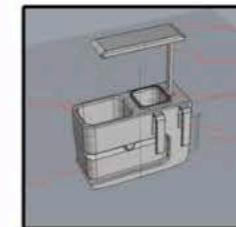

System Design

- LED Grow Light:** provides consistent lighting.
- Replaceable Plant Cartridge:** makes plant replacement quick and simple when plant health declines.
- Internal Water Reservoir:** stores water for refilling every 3 – 4 weeks.
- Wick Irrigation System:** automatically delivers water to the roots.
- Slow-Release Fertilizer:** reduces the need for frequent fertilizing.
- Plant Health Monitoring Display:** shows plant condition clearly.

Together, these features create a controlled growing environment that keeps plant care simple and low-maintenance.

Full Life Cycle

Testing & Validation

Standardize product structure
Create detailed CAD models